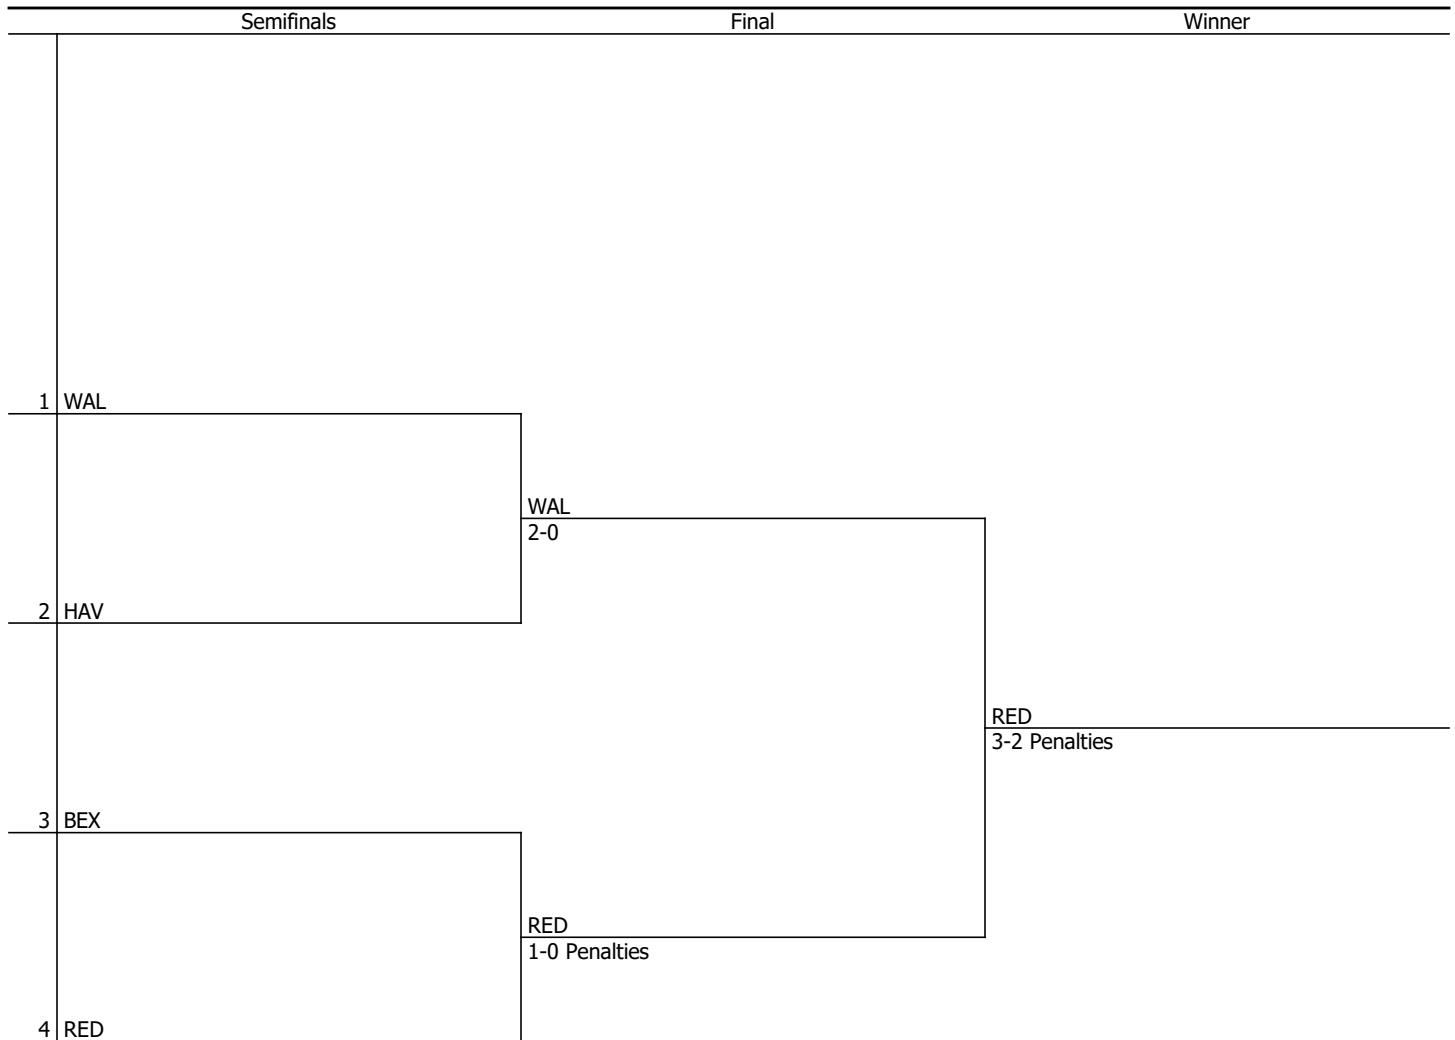

PROUDLY SUPPORTED BY

East Hub Hockey (Female)

East Hub Female Hockey - Group

Sun 12/09/2021 14:39

London Youth Games

Team Sport Planner

www.tournamentsoftware.com

		1	2	3	4	5	6
1	Barnet		0-5	1-0	0-7	0-3	0-7
2	Bexley	5-0		3-0	0-0	1-0	1-2
3	Enfield	0-1	0-3		0-2	0-1	0-1
4	Havering	7-0	0-0	2-0		0-1	0-1
5	Redbridge	3-0	0-1	1-0	1-0		0-0
6	Waltham Forest	7-0	2-1	1-0	1-0	0-0	

Standings	Pts	Pl.	Won	Drw	Lst	Goals
1 Waltham Forest	13	5	4	1	0	11 - 1
2 Bexley	10	5	3	1	1	10 - 2
3 Redbridge	10	5	3	1	1	5 - 1
4 Havering	7	5	2	1	2	9 - 2
5 Barnet	3	5	1	0	4	1 - 22
6 Enfield	0	5	0	0	5	0 - 8

East Hub Hockey (Female)

EAST HUB FEMALE HOCKEY

Date
12 Sep 2021

City, Country

Website

Position 3-4